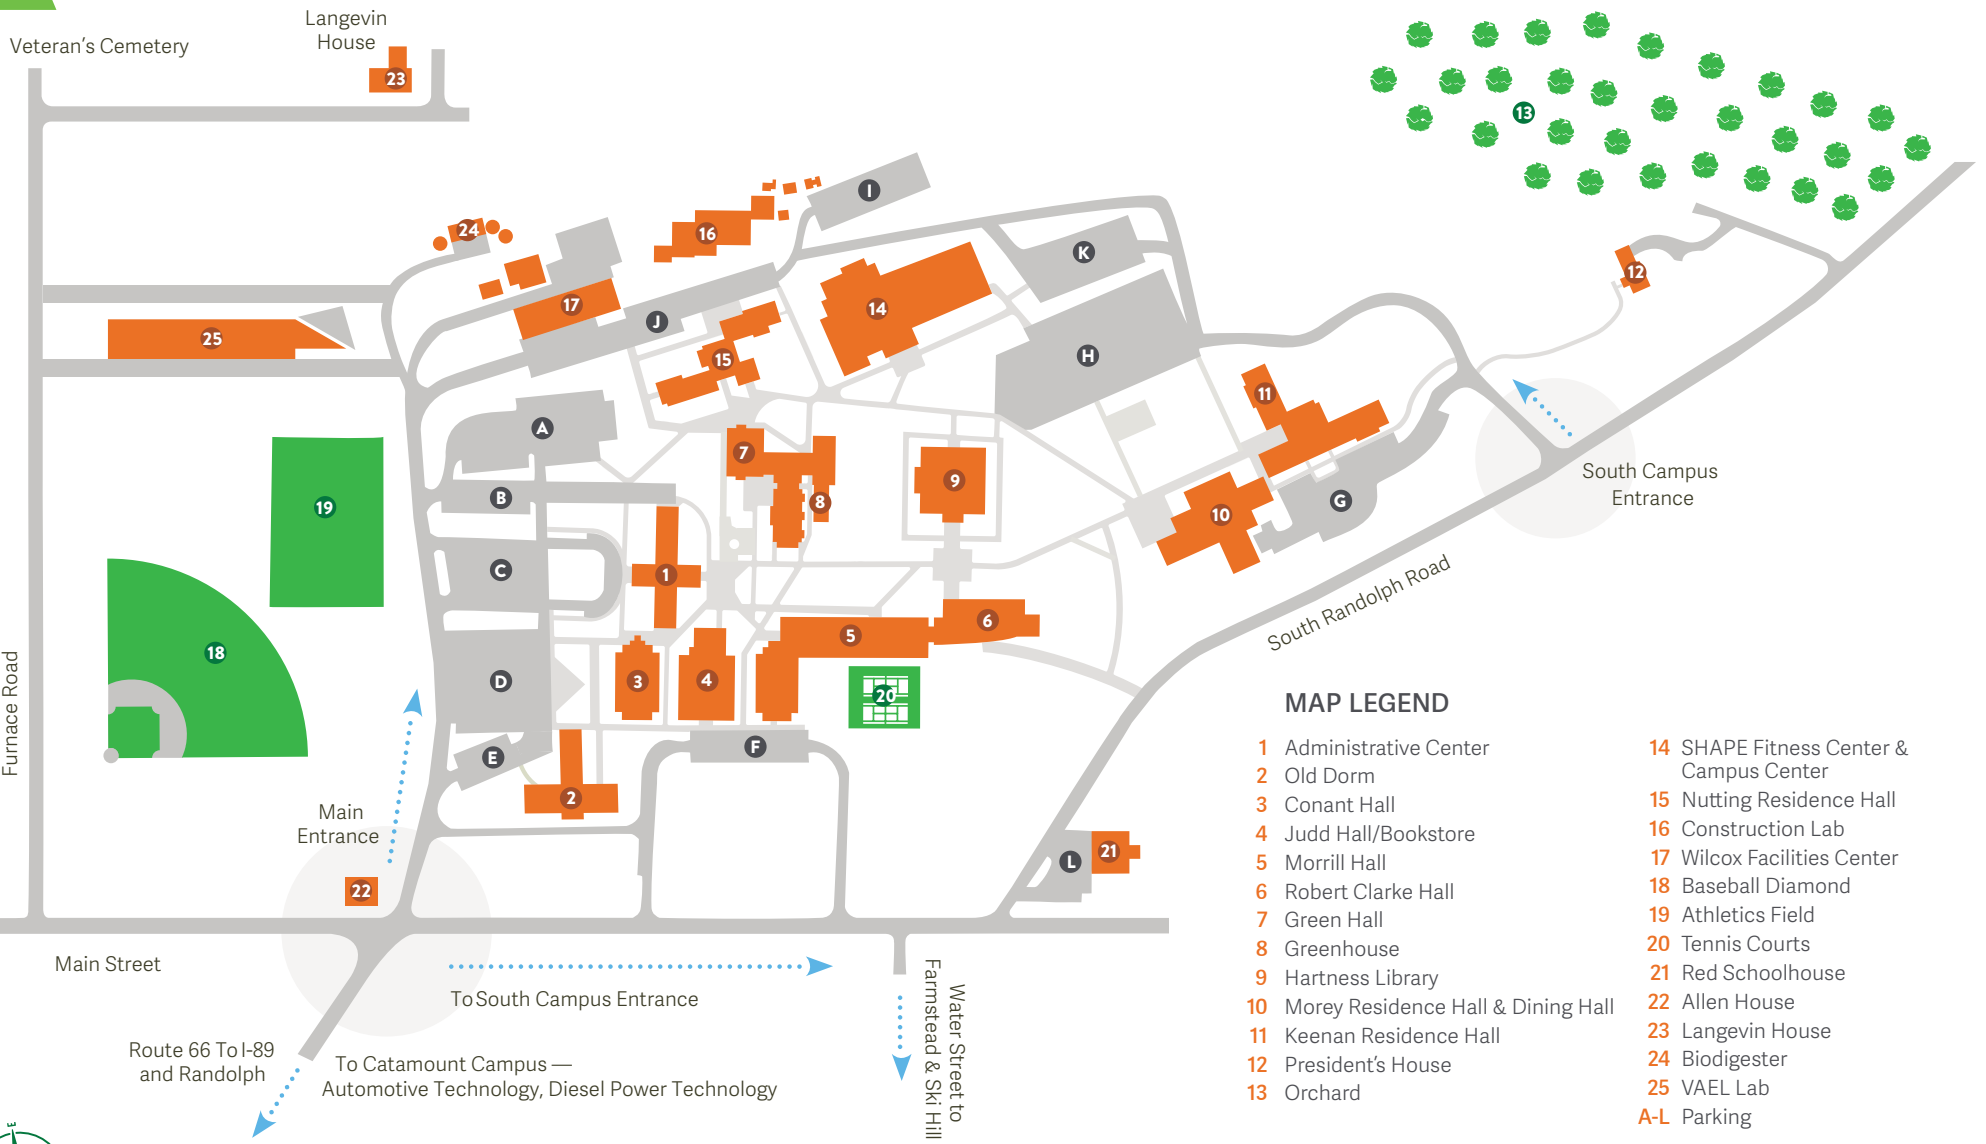

### MAP LEGEND

- |                                       |   |
|---------------------------------------|---|
| 1 Administrative Center               | 14 SHAPE Fitness Center & Campus Center |
| 2 Old Dorm                            | 15 Nutting Residence Hall               |
| 3 Conant Hall                         | 16 Construction Lab                     |
| 4 Judd Hall/Bookstore                 | 17 Wilcox Facilities Center             |
| 5 Morrill Hall                        | 18 Baseball Diamond                     |
| 6 Robert Clarke Hall                  | 19 Athletics Field                      |
| 7 Green Hall                          | 20 Tennis Courts                        |
| 8 Greenhouse                          | 21 Red Schoolhouse                      |
| 9 Hartness Library                    | 22 Allen House                          |
| 10 Morey Residence Hall & Dining Hall | 23 Langevin House                       |
| 11 Keenan Residence Hall              | 24 Biodigester                          |
| 12 President's House                  | 25 VAEL Lab                             |
| 13 Orchard                            | A-L Parking                             |

**ADMINISTRATIVE CENTER KEY OFFICES:**  
Admissions, Alumni Relations, Financial Aid, Student Accounts, Registrar, President's Office, Public Safety, Lactation/Mother's Lounge